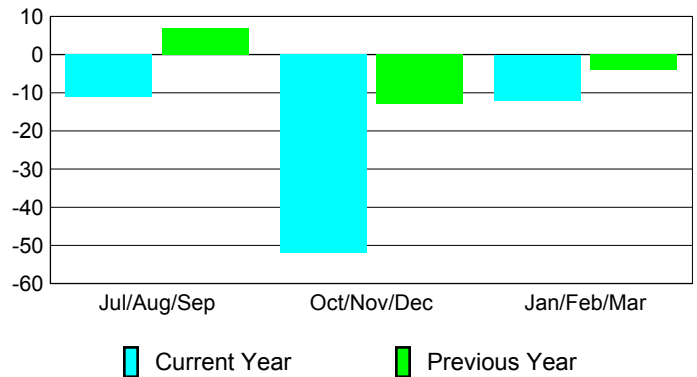

Comparison of Membership Gain/Loss

Current Year Compared to the Previous Year