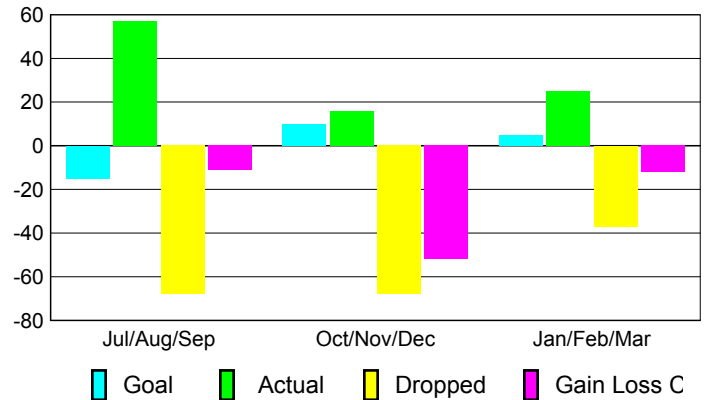

Membership Results 2008-2009

Goal, New, Dropped, Gain/Loss