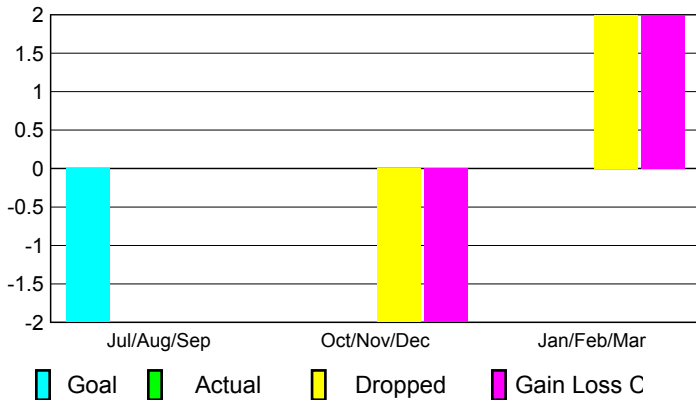

2008-2009 GMT Quarterly Report for District (or Undistricted) District 26 M7

GMT: **LELAND KOLKMEYER**

Location: **MISSOURI**

GMT CA: **1 & 2**

CLUBS

Club Results 2008-2009

Clubs 2007-2008

Month	New Club Goal	Actual New Clubs	Actual Dropped Clubs	Gain/Loss of Clubs	Gain/Loss of Clubs
Jul/Aug/Sep	-2	0	0	0	0
Oct/Nov/Dec	0	0	-2	-2	0
Jan/Feb/Mar	0	0	2	2	0
Totals	-2	0	0	0	0

Club Results 2008-2009

Goal, New, Dropped, Gain/Loss